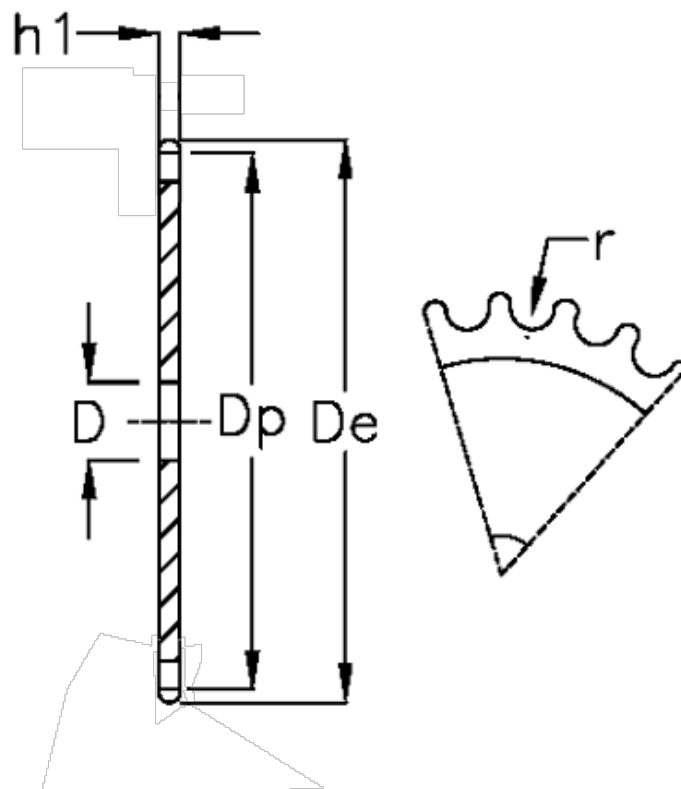

Article number: 616021007110

Description: Plate wheel 12 B-1 Z=110 simplex

## Measures

C	= 2
D	= 30
De	= 676.1
Dp	= 667.11
For chain size	= 3/4 x 7/16
For chain type	= 12 B-1
h1	= 11.1
Number of teeth	= 110

$r = 12.07$